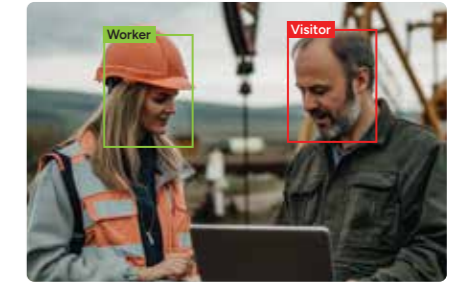

Person Intrusion Detection

Camera Health & Tampering

www.awiros.com

www.ShiviEnergy.com

info@awiros.com

Value Chain

Awiros offers advanced video AI solutions to improve safety, security, and efficiency in the **Oil & Gas Industry**. Our platform facilitates real-time inspection of equipment's, monitoring of sites and detection of intrusions ensuring safe and productive mining activities.

Machine Inspection

Corrosion Detection

Drone Survey

2. Administration & Governance

Centralized Control Room

FR Attendance Management

Visitor Management

Environment Monitoring