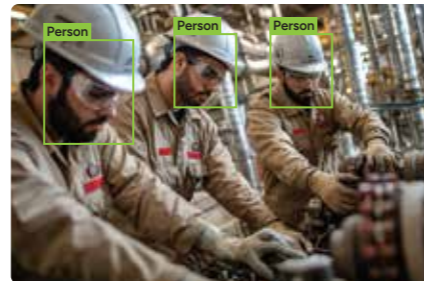

4. Health & Safety Management

Lone Worker Management

Person Collapse

Person Hailing

PPE Detection

Permit To Work (PTW)

5. Security

Unauthorised Person Detection

Person Intrusion Detection

Camera Health & Tampering

www.awiros.com

www.ShiviEnergy.com

info@awiros.com

Value Chain

Awiros offers advanced video AI solutions to improve safety, security, and efficiency in the **Oil & Gas Industry**. Our platform facilitates real-time inspection of equipment's, monitoring of sites and detection of intrusions ensuring safe and productive mining activities.