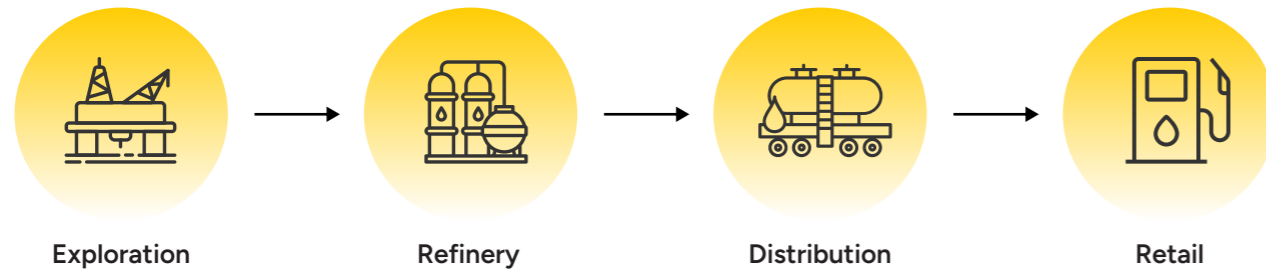

Person Intrusion Detection

Camera Health & Tampering

www.awiros.com

www.ShiviEnergy.com

info@awiros.com

Value Chain

Awiros offers advanced video AI solutions to improve safety, security, and efficiency in the **Oil & Gas Industry**. Our platform facilitates real-time inspection of equipment's, monitoring of sites and detection of intrusions ensuring safe and productive mining activities.